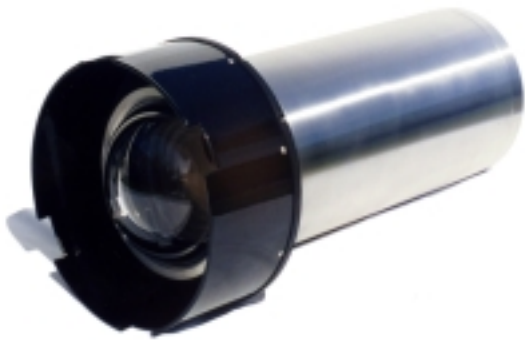

Insite Pacific Inc.

Underwater Cameras

Zeus Plus

- ❑ High Definition (HDTV) Color Zoom 3-CCD camera
- ❑ 1,000 lines horizontal resolution producing extremely high image quality
- ❑ 3,000m or 6,000m titanium pressure housing
- ❑ A glass hemispherical viewport with proprietary corrected optics virtually eliminates geometric and chromatic distortion
- ❑ 10:1 super wide angle zoom lens, approximately 93 degree diagonal angle of view
- ❑ Optional: SDI and Fiber Optic Output

Gemini

- ❑ Extremely Low light, Silicone Intensifier Target (SIT) monochrome camera
- ❑ High resolution, long range viewing in turbid or low light conditions
- ❑ 3,000m or 6,000m titanium pressure housing
- ❑ Glass hemispherical or plano concave viewport

Mercury

- ❑ Low light, high resolution, monochrome CCD underwater TV camera
- ❑ 3,000m or 6,000m titanium pressure housing

Pegasus

- ❑ Color camera with 18:1 zoom lens
- ❑ Composite or S-VHS (Y/C) output
- ❑ 3,000m or 6,000m titanium pressure housing
- ❑ Optional super wide zoom, 90° diagonal angle of view

Mini-Probe

- Extremely compact monochrome CCD camera
- 3,000m titanium housing
- Fixed focus, wide angle lens
- Ideal for diver helmet mount or ROV manipulators

IT-1000

- Monochrome, low light CCD camera
- Fixed focus, wide angle lens
- 4,000m or 6,000m titanium housing
- Small size